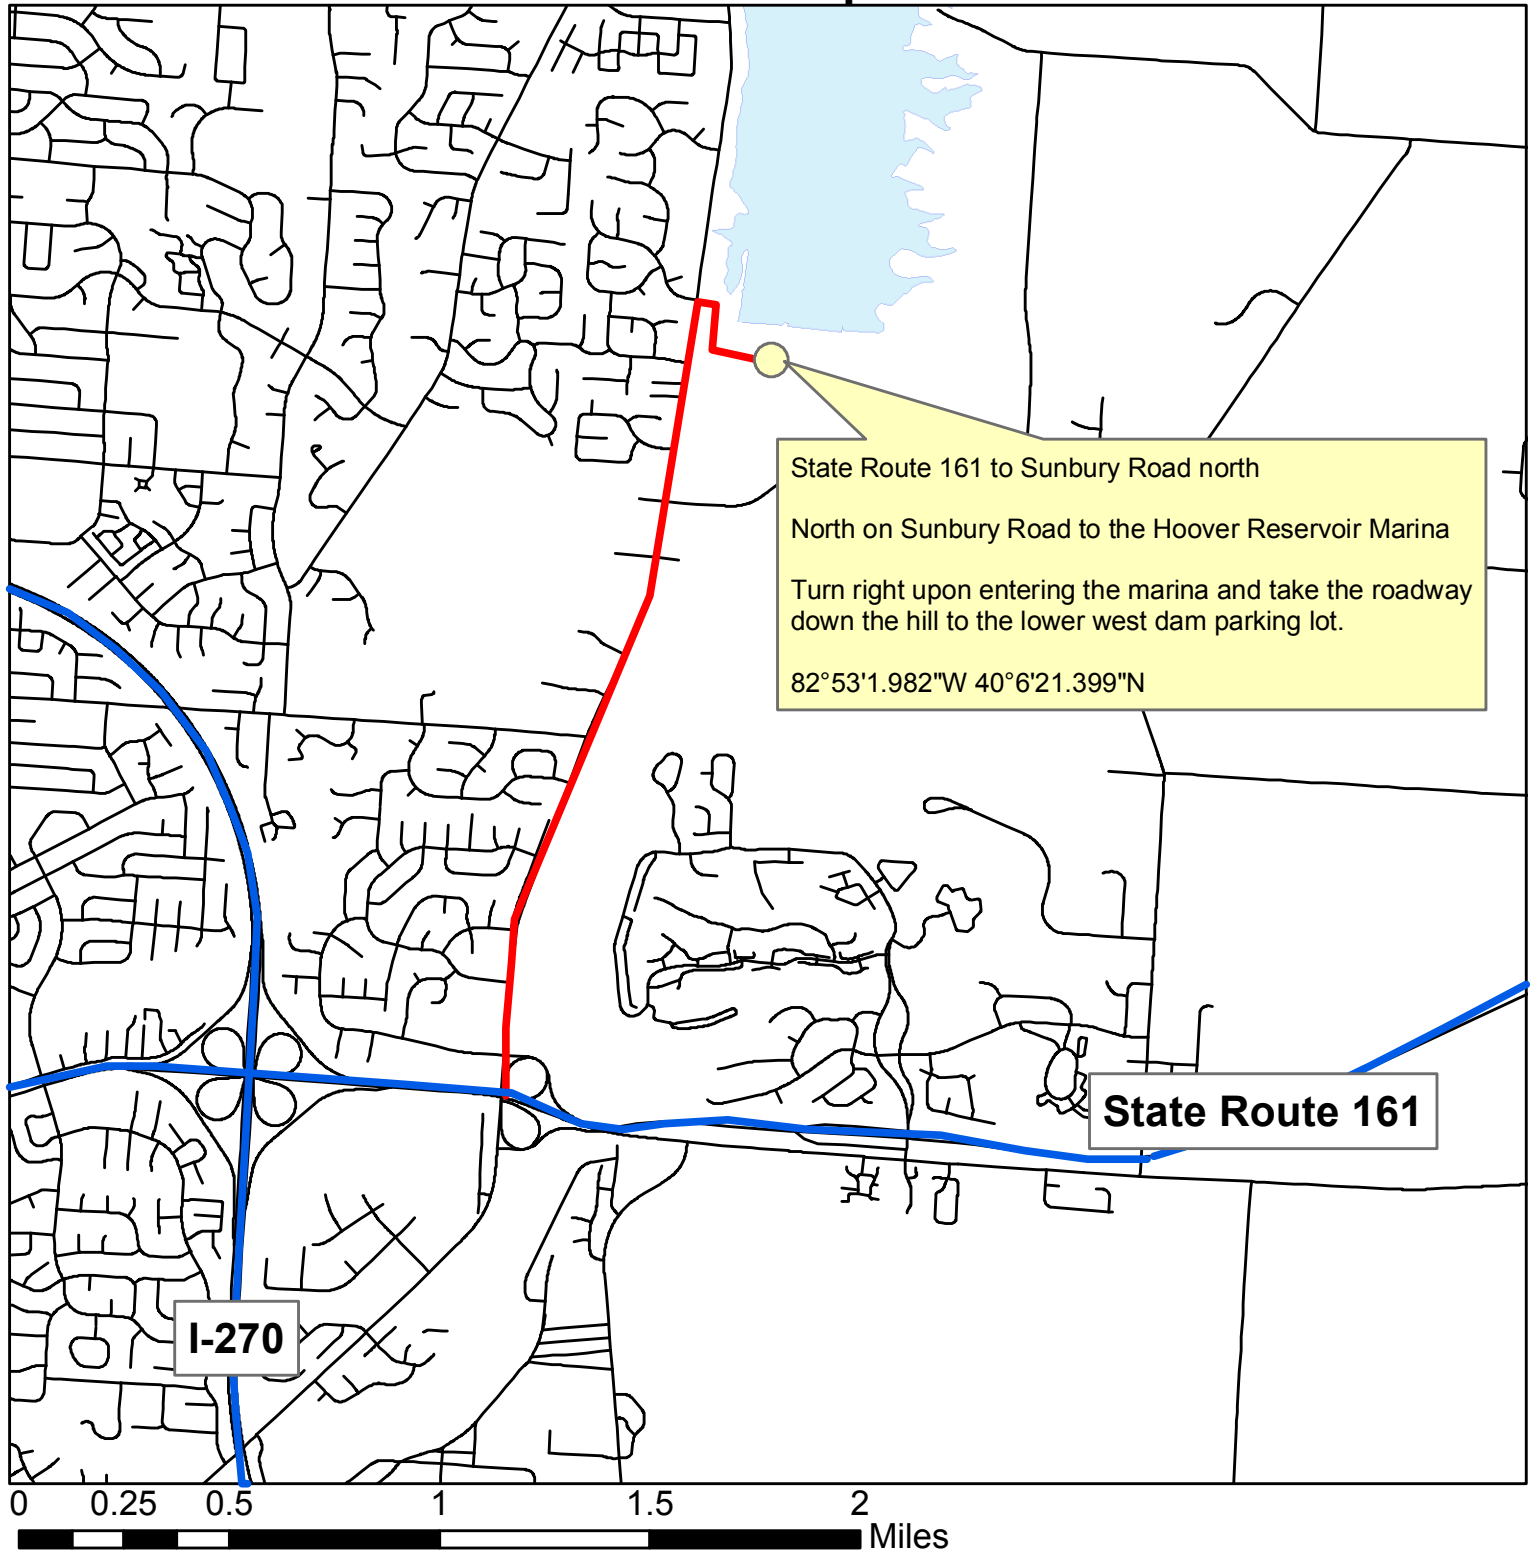

Hoover Reservoir Litter Clean-up location

“Information” provided by the Franklin County Auditor’s Office, Interactive Geographic Information System. Further information is available by contacting the Auditor’s Office at 373 S. High St., 21st floor, Columbus, Ohio 43215 Phone: (614) 462-4663

Disclaimer: This map is prepared for the real property inventory within this county. It is compiled from recorded deeds, survey plats, and other public records and data. Users of this map are notified that the public primary information source should be consulted for verification of the information contained on this map. The county and the mapping companies assume no legal responsibilities for the information contained on this map. Please notify the Franklin County GIS Division of any discrepancies.

Hoover Dam
Observation Deck

Soccer Field

Creek