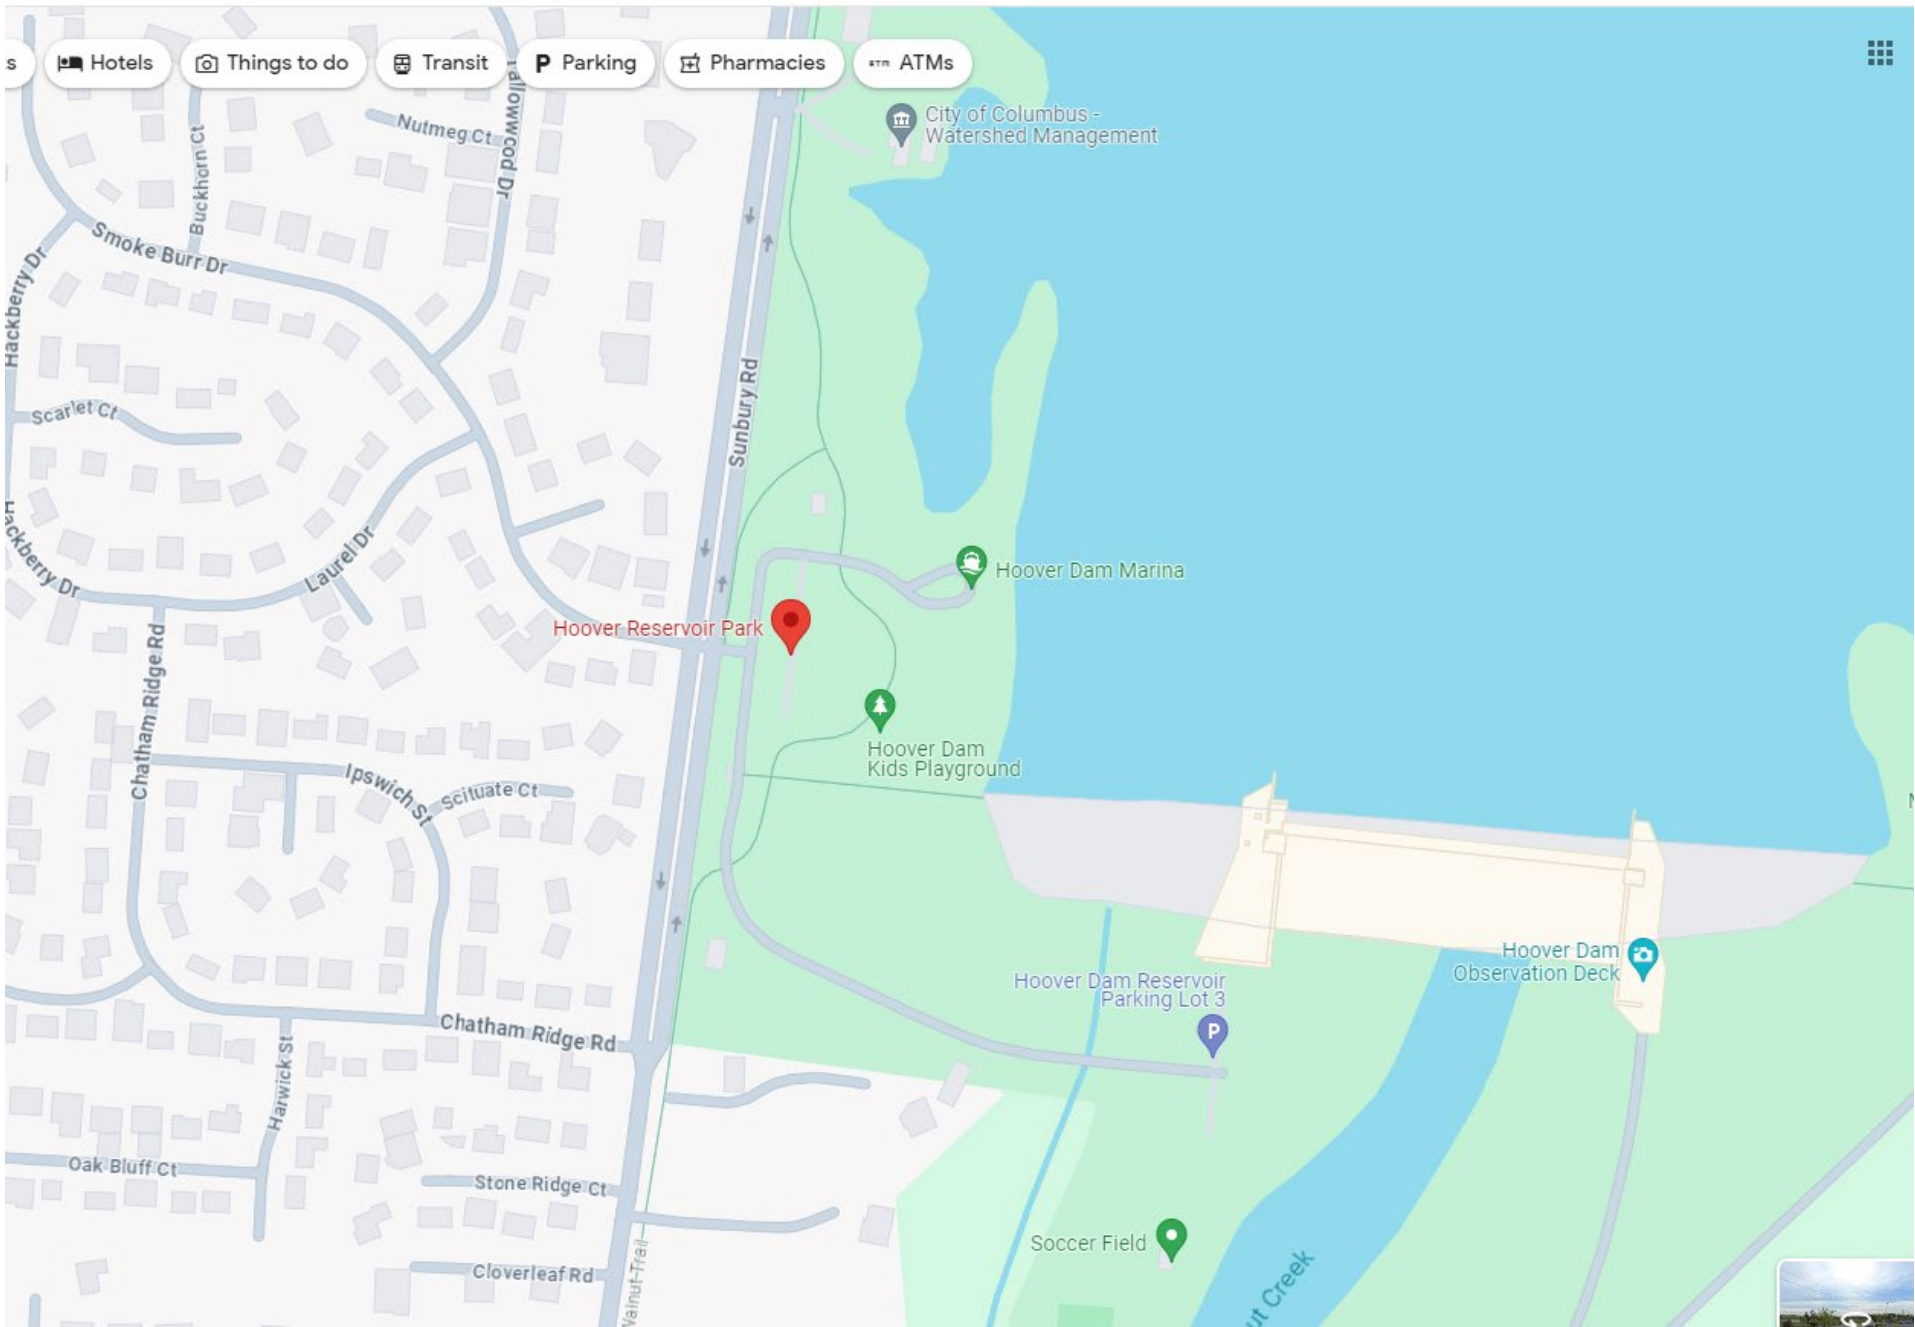

Hoover Reservoir Litter Clean-up location

“Information” provided by the Franklin County Auditor’s Office, Interactive Geographic Information System. Further information is available by contacting the Auditor’s Office at 373 S. High St., 21st floor, Columbus, Ohio 43215 Phone: (614) 462-4663

Disclaimer: This map is prepared for the real property inventory within this county. It is compiled from recorded deeds, survey plats, and other public records and data. Users of this map are notified that the public primary information source should be consulted for verification of the information contained on this map. The county and the mapping companies assume no legal responsibilities for the information contained on this map. Please notify the Franklin County GIS Division of any discrepancies.

- Hotels
- Things to do
- Transit
- Parking
- Pharmacies
- ATMs

City of Columbus -
Watershed Management

Hoover Reservoir Park

Hoover Dam Marina

Hoover Dam
Kids Playground

Hoover Dam Reservoir
Parking Lot 3

Hoover Dam
Observation Deck

Soccer Field

Creek